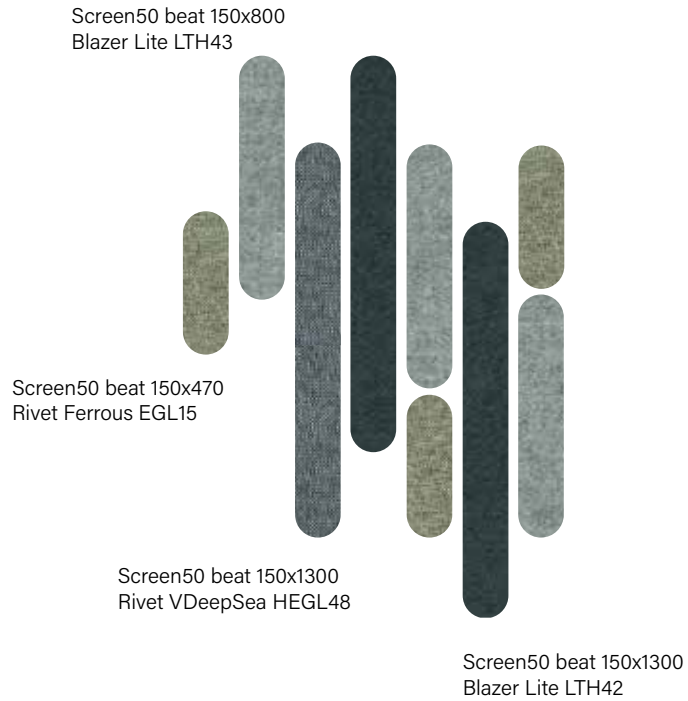

PLB S50 beat WA 04