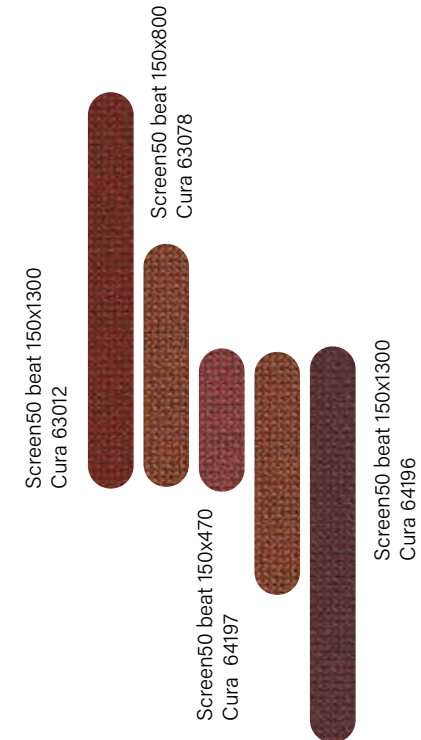

PLB S50 beat WA 07

Eine 3D-dwg Datei der jeweiligen Planungsbeispiele findet sich im AOS Extranet FH-/Architekten-Login auf der AOS Homepage.

Screen50 beat Wandabsorber

Planungsbeispiele